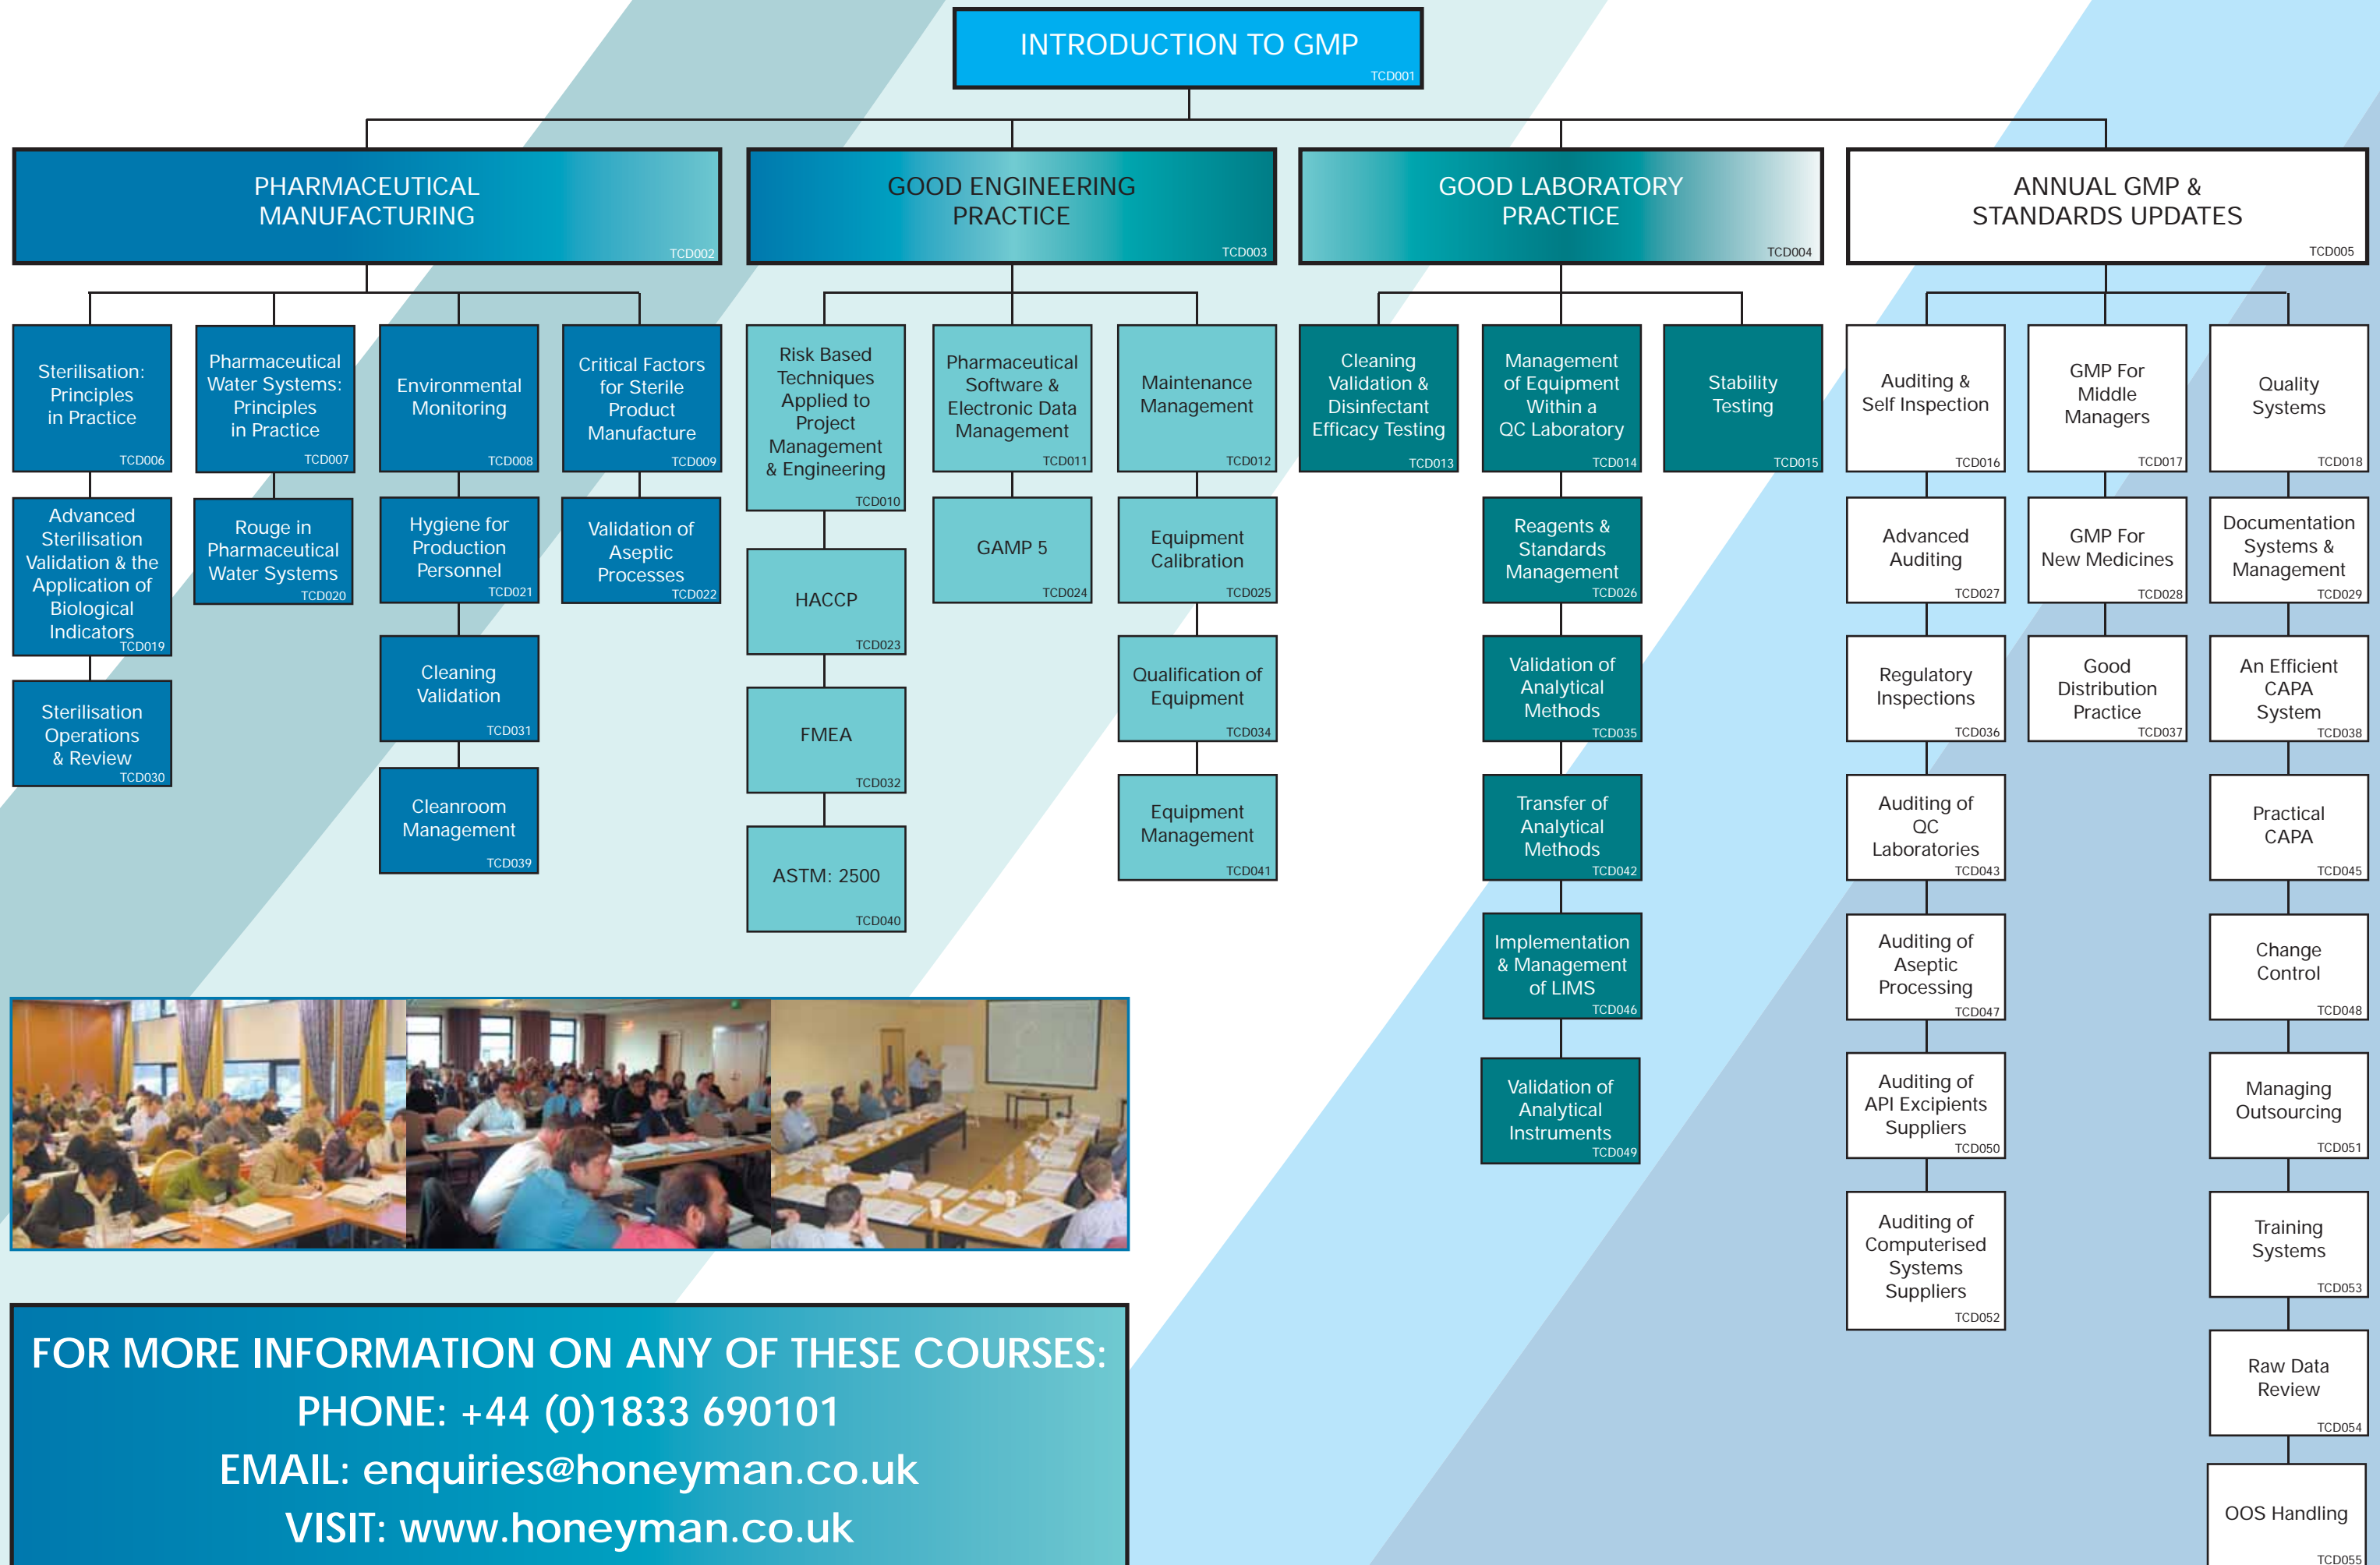

A COURSE FOR EVERY STAGE OF YOUR PROFESSIONAL DEVELOPMENT PLAN

FOR MORE INFORMATION ON ANY OF THESE COURSES:

PHONE: +44 (0)1833 690101

EMAIL: enquiries@honeyman.co.uk

VISIT: www.honeyman.co.uk